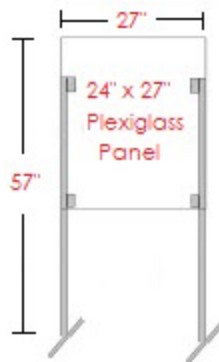

### Optional Features:

\*Industrial double faced tape

\*Dual lock velcro adhesive

\*Mounting brackets

Front View

American Made.

**BASS**