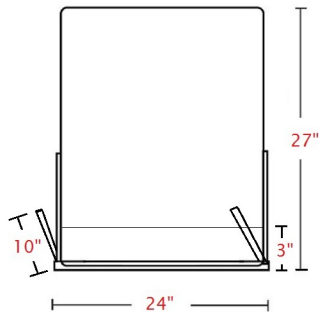

Manicure Station Plexiglass Protection Panels

Includes:

- *Aluminum support framing
- *Dual lock velcro adhesive
- * 3" opening at bottom

Optional Features:

- *Industrial double faced tape
- *Mounting brackets
- *Adjustable opening to 4", 5", or 6"