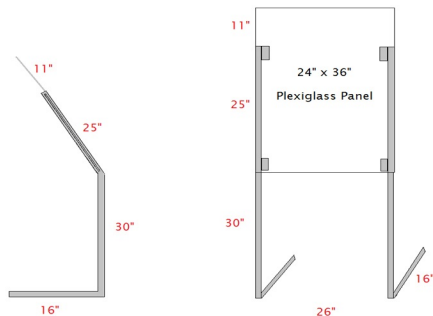

Side View

Front View