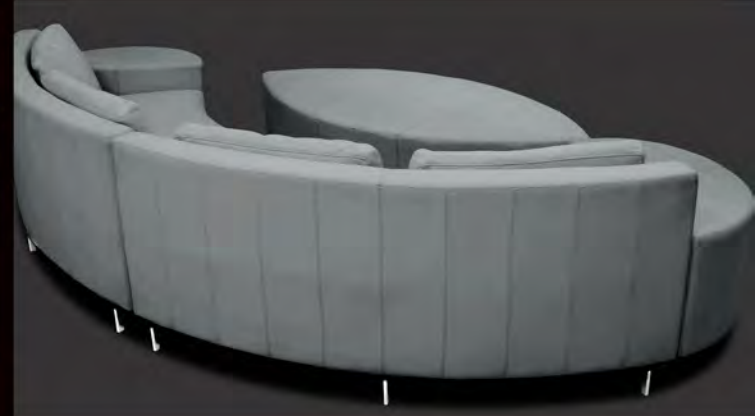

LIVE
LOUNGE
RELAX
ENTERTAIN

FRONT ROW
by christopher vlaun

bassind.com / 800.346.8575

American Made.

BASS

LIVE LOUNGE RELAX ENTERTAIN

FRONT ROW
by christopher vlaun

Config. 1