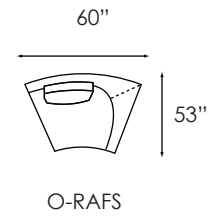

LIVE
LOUNGE
RELAX
ENTERTAIN

FRONT ROW
by christopher vlaun

bassind.com / 800.346.8575

American Made.

BASS

LIVE LOUNGE RELAX ENTERTAIN

FRONT ROW
by christopher vlaun

Config. 1