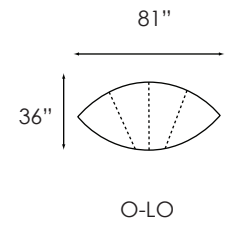

LIVE
LOUNGE
RELAX
ENTERTAIN

FRONT ROW
by christopher vlaun

bassind.com / 800.346.8575

American Made.

BASS

LIVE LOUNGE RELAX ENTERTAIN

FRONT ROW
by christopher vlaun

Config. 1