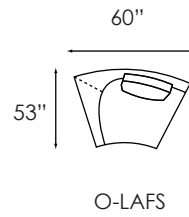

LIVE
LOUNGE
RELAX
ENTERTAIN

FRONT ROW
by christopher vlaun

bassind.com / 800.346.8575

American Made.

BASS

LIVE LOUNGE RELAX ENTERTAIN

FRONT ROW
by christopher vlaun

Config. 1