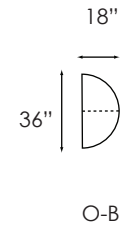

LIVE
LOUNGE
RELAX
ENTERTAIN

FRONT ROW
by christopher vlaun

bassind.com / 800.346.8575

American Made.

BASS

LIVE LOUNGE RELAX ENTERTAIN

FRONT ROW
by christopher vlaun

Config. 1