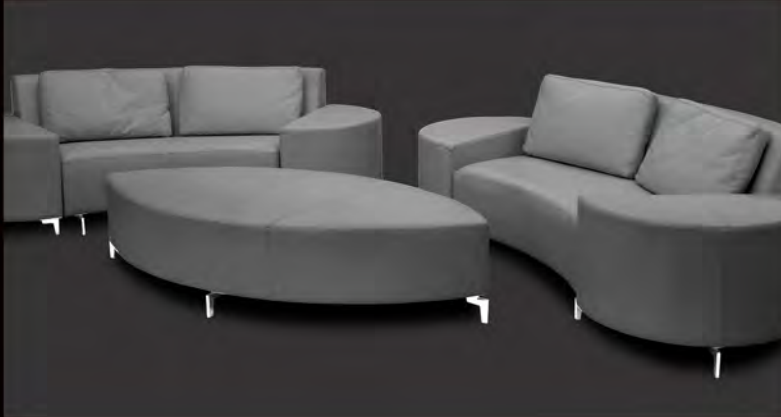

LIVE
LOUNGE
RELAX
ENTERTAIN

FRONT ROW
by christopher vlaun

bassind.com / 800.346.8575

American Made.

BASS

LIVE LOUNGE RELAX ENTERTAIN

FRONT ROW
by christopher vlaun

Config. 1