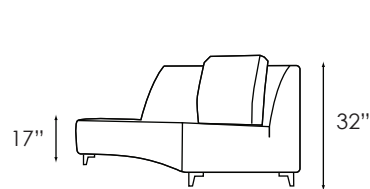

LIVE
LOUNGE
RELAX
ENTERTAIN

FRONT ROW
by christopher vlaun

bassind.com / 800.346.8575

American Made.

BASS

LIVE LOUNGE RELAX ENTERTAIN

FRONT ROW
by christopher vlaun

Config. 1