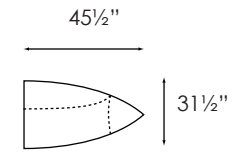

LIVE
LOUNGE
RELAX
ENTERTAIN

EMBRACE
by christopher vlaun

E-RFO

American Made.

BASS