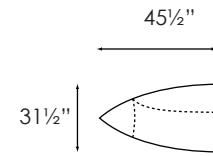

LIVE
LOUNGE
RELAX
ENTERTAIN

EMBRACE
by christopher vlaun

E-LFO

American Made.

BASS