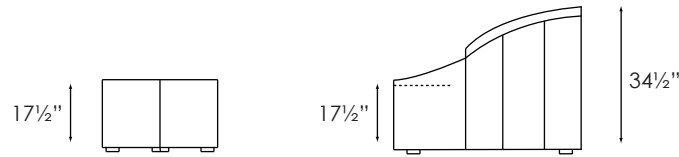

LIVE
LOUNGE
RELAX
ENTERTAIN

EMBRACE
by christopher vlaun

American Made.

BASS