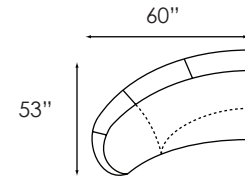

LIVE
LOUNGE
RELAX
ENTERTAIN

EMBRACE
by christopher vlaun

bassind.com / 800.346.8575

American Made.

BASS

LIVE
LOUNGE
RELAX
ENTERTAIN

EMBRACE
by christopher vlaun

E-LAFS