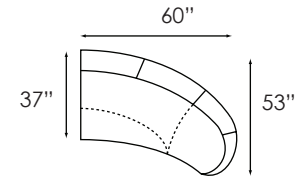

LIVE
LOUNGE
RELAX
ENTERTAIN

EMBRACE
by christopher vlaun

bassind.com / 800.346.8575

American Made.

BASS

LIVE
LOUNGE
RELAX
ENTERTAIN

EMBRACE
by christopher vlaun

E-LAFS