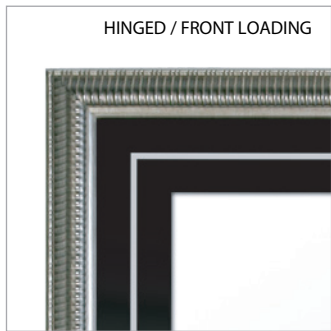

| Style | Visible (less than graphic size) | O.D. (add to graphic size) | Frame rail width: | Depth: | Graphic overlay | Finishes: | Usage |
|-----------------|--|----------------------------------|----------------------|----------|--------------------|-------------------------|----------|
| DECO SLF | 1" | 3 1/2" | 2 1/4" | 2" | .020 lexan | PG / SG / PS / SS / BLK | INTERIOR |
| RADIUS DECO SLF | 1" | 3 1/2" | 2 1/4" | 2" | .020 lexan | PG / SG / PS / SS / BLK | INTERIOR |
| ARTISTIC SLF | 2" | 8 1/4" | 2" | 1 3/4" * | 1/8" acrylic | N/A | INTERIOR |
| ROCOCO SLF | 2" | 8 1/4" | 2" | 1 3/4" * | 1/8" acrylic | N/A | INTERIOR |
| GRAND SLF | 2" | 8 1/4" | 2" | 1 3/4" * | 1/8" acrylic | N/A | INTERIOR |

* ADD 1" FOR LOCKABLE VERSION

HINGED / FRONT LOADING

ROCOCO SLF

OPEN FACED / FRONT LOADING

DECO SLF

OPEN FACED / FRONT LOADING

RADIUS DECO SLF

HINGED / FRONT LOADING