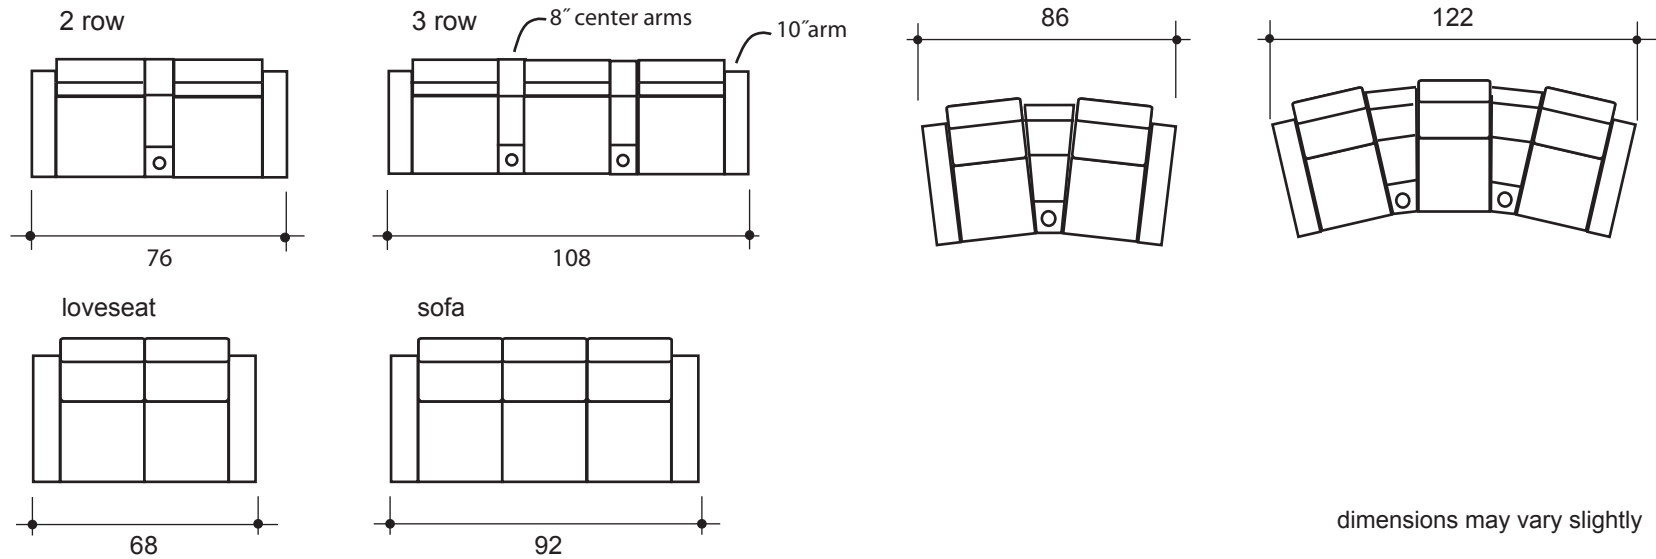

lounger detail

NOTE:  
Space saver require only 3" to 4"  
placement from wall for full recline

seating configuration

dimensions may vary slightly