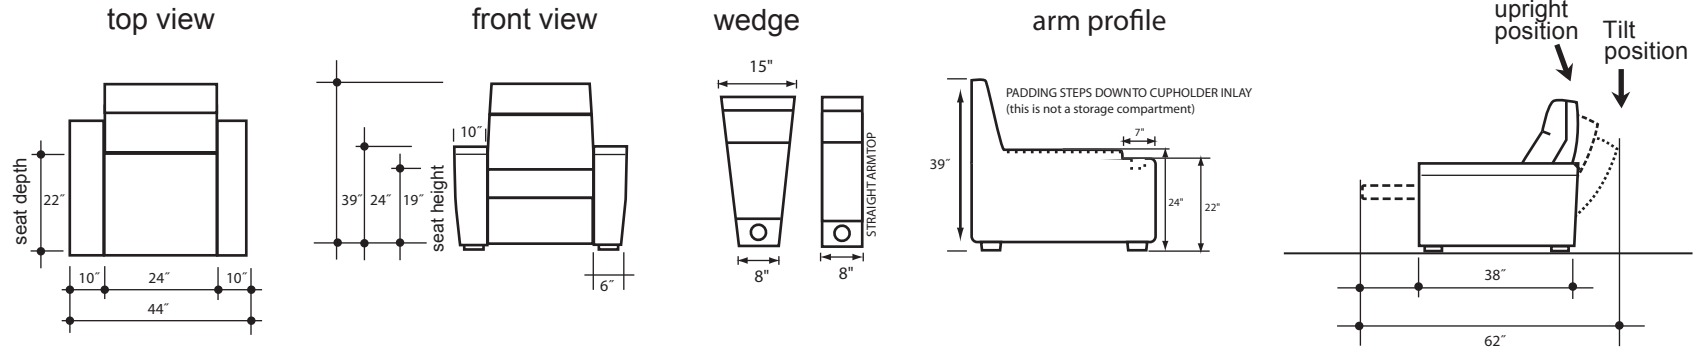

lounger detail

NOTE:  
Space saver require only 3" to 4"  
placement from wall for full recline

seating configuration

dimensions may vary slightly