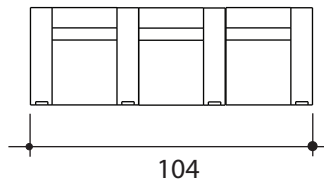

lounger detail

NOTE:
Space saver require only 3" to 4"
placement from wall for full recline

top view

front view

wedge

upright position
Tilt position

seating configuration

2 row

3 row

loveseat

sofa

dimensions may vary slightly