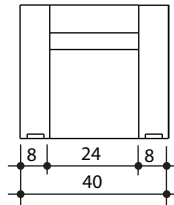

lounger detail

NOTE:
Space saver require only 3" to 4"
placement from wall for full recline

top view

front view

wedge

upright position
Tilt position

seating configuration

2 row

3 row

loveseat

sofa

dimensions may vary slightly