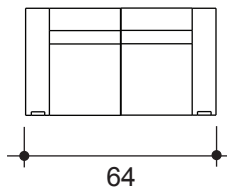

lounger detail

NOTE:
Space saver require only 3" to 4"
placement from wall for full recline

top view

front view

wedge

upright position
Tilt position

seating configuration

2 row

3 row

loveseat

sofa

dimensions may vary slightly