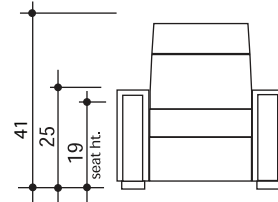

lounger detail

NOTE:
Space saver require only 3" to 4"
placement from wall for full recline

top view

front view

wedge

upright position
Tilt position

seating configuration

2 row

3 row

loveseat

sofa

dimensions may vary slightly