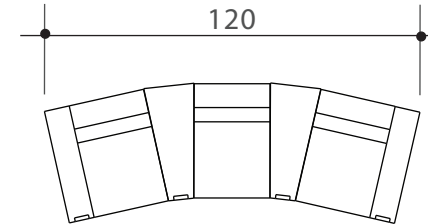

lounger detail

NOTE:
Space saver require only 3" to 4"
placement from wall for full recline

top view

front view

wedge

upright position
Tilt position

seating configuration

2 row

3 row

loveseat

sofa

dimensions may vary slightly