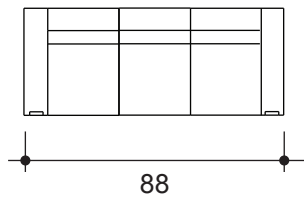

lounger detail

NOTE:
Space saver require only 3" to 4"
placement from wall for full recline

top view

front view

wedge

upright position
Tilt position

seating configuration

2 row

3 row

loveseat

sofa

dimensions may vary slightly