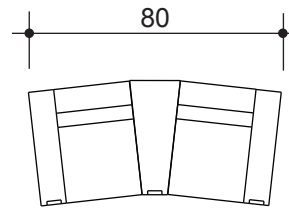

lounger detail

NOTE:
Space saver require only 3" to 4"
placement from wall for full recline

top view

front view

wedge

upright position
Tilt position

seating configuration

2 row

3 row

loveseat

sofa

dimensions may vary slightly