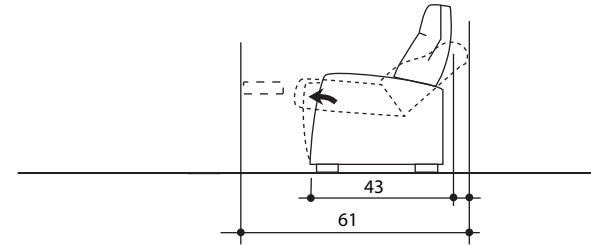

lounger detail

NOTE:
Space saver require only 3" to 4"
placement from wall for full recline

top view

front view

wedge

upright position
Tilt position

seating configuration

2 row

3 row

loveseat

sofa

dimensions may vary slightly