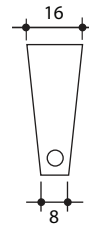

lounger detail

NOTE:
Space saver require only 3" to 4"
placement from wall for full recline

top view

front view

wedge

upright position
Tilt position

seating configuration

2 row

3 row

loveseat

sofa

dimensions may vary slightly