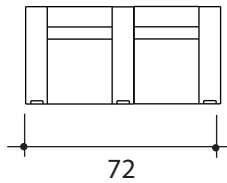

lounger detail

NOTE:
Space saver require only 3" to 4"
placement from wall for full recline

top view

front view

wedge

upright position
Tilt position

seating configuration

2 row

3 row

loveseat

sofa

dimensions may vary slightly