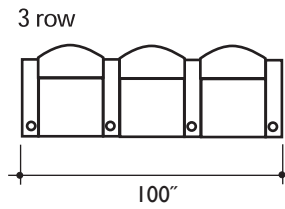

lounger detail

NOTE:  
Space saver require only 3" to 4"  
placement from wall for full recline

seating configuration

dimensions may vary slightly