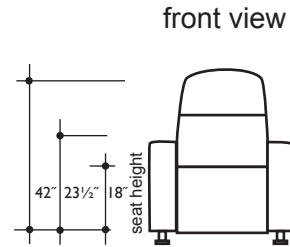

lounger detail

NOTE:  
Space saver require only 3" to 4"  
placement from wall for full recline

seating configuration

dimensions may vary slightly