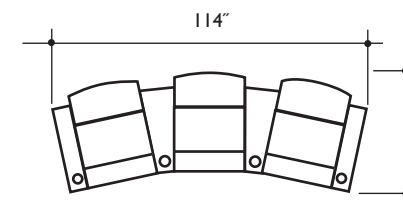

lounger detail

NOTE:  
Space saver require only 3" to 4"  
placement from wall for full recline

seating configuration

dimensions may vary slightly