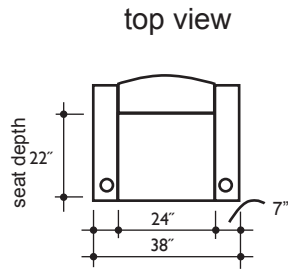

lounger detail

NOTE:  
Space saver require only 3" to 4"  
placement from wall for full recline

seating configuration

dimensions may vary slightly