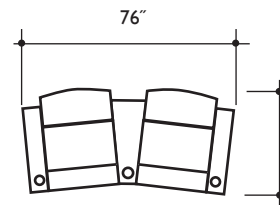

lounger detail

NOTE:  
Space saver require only 3" to 4"  
placement from wall for full recline

seating configuration

dimensions may vary slightly