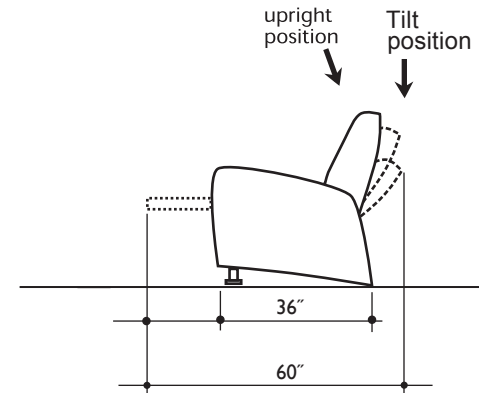

lounger detail

NOTE:  
Space saver require only 3" to 4"  
placement from wall for full recline

seating configuration

dimensions may vary slightly