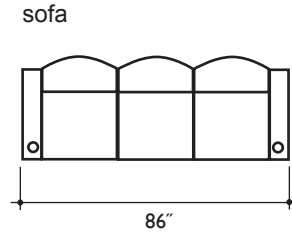

lounger detail

NOTE:  
Space saver require only 3" to 4"  
placement from wall for full recline

seating configuration

dimensions may vary slightly