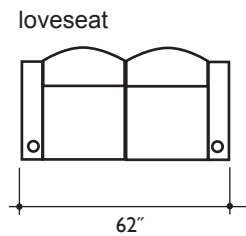

lounger detail

NOTE:  
Space saver require only 3" to 4"  
placement from wall for full recline

seating configuration

dimensions may vary slightly