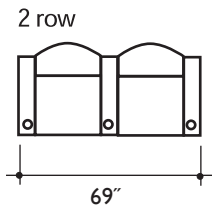

lounger detail

NOTE:  
Space saver require only 3" to 4"  
placement from wall for full recline

seating configuration

dimensions may vary slightly