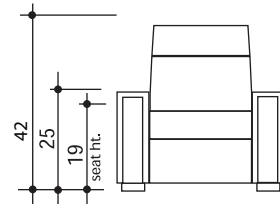

lounger detail

NOTE:
Space saver require only 3" to 4"
placement from wall for full recline

top view

front view

wedge

upright position
Tilt position

seating configuration

2 row

3 row

80

120

loveseat

sofa

dimensions may vary slightly