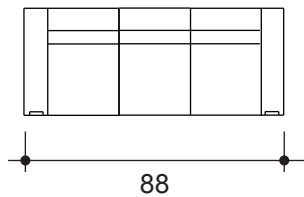

lounger detail

NOTE:
Space saver require only 3" to 4"
placement from wall for full recline

top view

front view

wedge

upright position
Tilt position

seating configuration

2 row

3 row

80

120

loveseat

sofa

dimensions may vary slightly