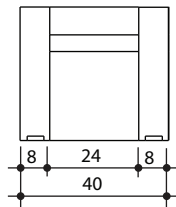

lounger detail

NOTE:
Space saver require only 3" to 4"
placement from wall for full recline

top view

front view

wedge

upright position
Tilt position

seating configuration

2 row

3 row

80

120

loveseat

sofa

dimensions may vary slightly