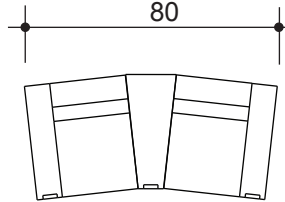

lounger detail

NOTE:
Space saver require only 3" to 4"
placement from wall for full recline

top view

front view

wedge

upright position
Tilt position

seating configuration

2 row

3 row

80

120

loveseat

sofa

dimensions may vary slightly