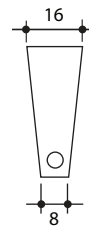

lounger detail

NOTE:
Space saver require only 3" to 4"
placement from wall for full recline

top view

front view

wedge

upright position
Tilt position

seating configuration

2 row

3 row

80

120

loveseat

sofa

dimensions may vary slightly