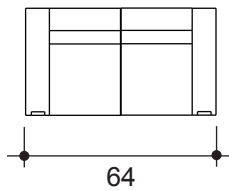

lounger detail

NOTE:
Space saver require only 3" to 4"
placement from wall for full recline

top view

front view

wedge

upright position
Tilt position

seating configuration

2 row

3 row

80

120

loveseat

sofa

dimensions may vary slightly