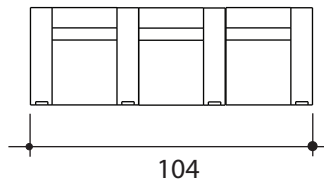

lounger detail

NOTE:
Space saver require only 3" to 4"
placement from wall for full recline

top view

front view

wedge

upright position
Tilt position

seating configuration

2 row

3 row

80

120

loveseat

sofa

dimensions may vary slightly