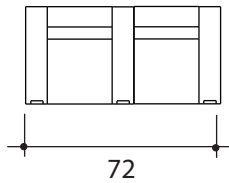

lounger detail

NOTE:
Space saver require only 3" to 4"
placement from wall for full recline

top view

front view

wedge

upright position
Tilt position

seating configuration

2 row

3 row

80

120

loveseat

sofa

dimensions may vary slightly