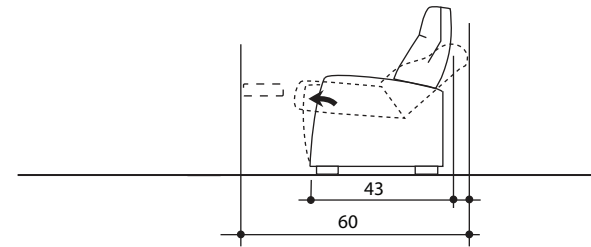

lounger detail

NOTE:
Space saver require only 3" to 4"
placement from wall for full recline

top view

front view

wedge

upright position
Tilt position

seating configuration

2 row

3 row

80

120

loveseat

sofa

dimensions may vary slightly