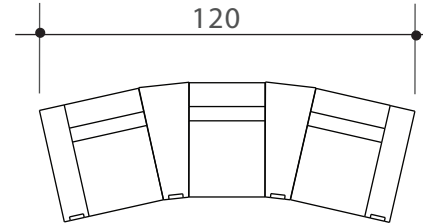

lounger detail

NOTE:
Space saver require only 3" to 4"
placement from wall for full recline

top view

front view

wedge

upright position
Tilt position

seating configuration

2 row

3 row

80

120

loveseat

sofa

dimensions may vary slightly