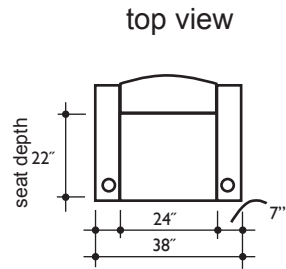

lounger detail

NOTE:  
Space saver require only 3" to 4"  
placement from wall for full recline

seating configuration

dimensions may vary slightly