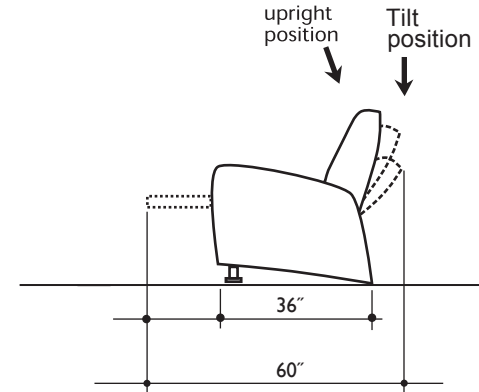

lounger detail

NOTE:  
Space saver require only 3" to 4"  
placement from wall for full recline

seating configuration

dimensions may vary slightly