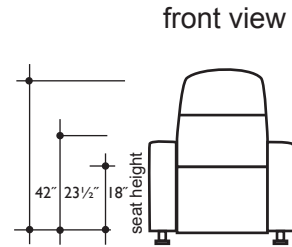

lounger detail

NOTE:  
Space saver require only 3" to 4"  
placement from wall for full recline

seating configuration

dimensions may vary slightly