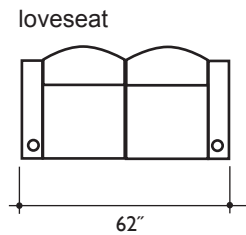

lounger detail

NOTE:  
Space saver require only 3" to 4"  
placement from wall for full recline

seating configuration

dimensions may vary slightly