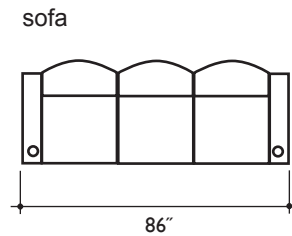

lounger detail

NOTE:  
Space saver require only 3" to 4"  
placement from wall for full recline

seating configuration

dimensions may vary slightly