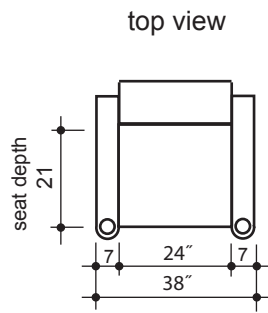

lounger detail

NOTE:
Space saver require only 3" to 4"
placement from wall for full recline

seating configuration

dimensions may vary slightly