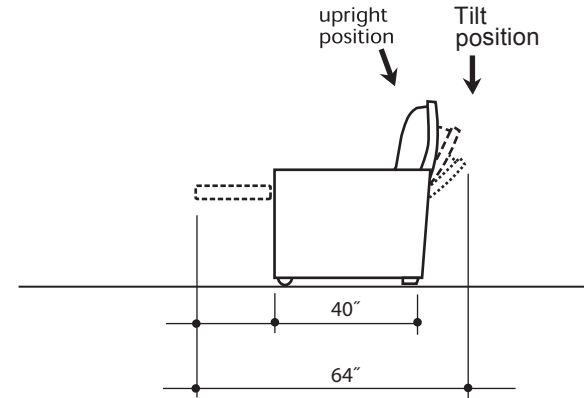

lounger detail

NOTE:
Space saver require only 3" to 4"
placement from wall for full recline

seating configuration

dimensions may vary slightly