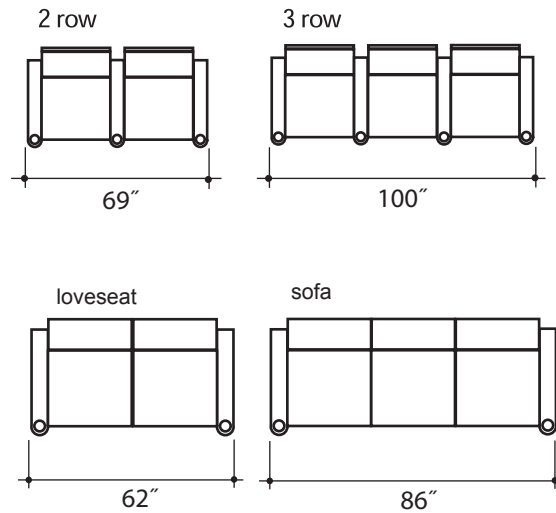

lounger detail

NOTE:
Space saver require only 3" to 4"
placement from wall for full recline

seating configuration

dimensions may vary slightly