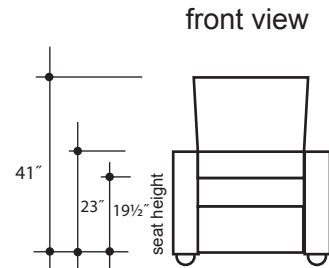

lounger detail

NOTE:
Space saver require only 3" to 4"
placement from wall for full recline

seating configuration

dimensions may vary slightly