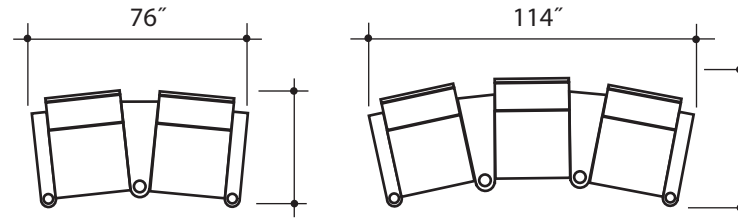

lounger detail

NOTE:
Space saver require only 3" to 4"
placement from wall for full recline

seating configuration

dimensions may vary slightly