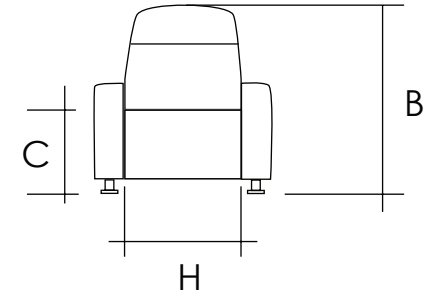

# LIVE LOUNGE RELAX ENTERTAIN

MULTIMEDIA  
by christopher vlaun

no scale - all dimensions are shown in inches

dimensions may vary slightly

RECLINER	A	B	C	D	E	F	G	H
Artesian	38"	39"	20"	29"	55"	63"	3"	22"
Mirage	37"	38"	20"	30"	57"	62"	4"	22"
Oasis	38"	39"	20"	29"	55"	63"	3"	22"
Repose	31"	34"/35"	18"	36"	54"/60"	71"	6"	24"