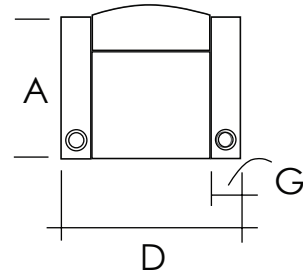

# LIVE LOUNGE RELAX ENTERTAIN

MULTIMEDIA  
by christopher vlaun

no scale - all dimensions are shown in inches

dimensions may vary slightly

RECLINER	A	B	C	D	E	F	G	H
Artesian	38"	39"	20"	29"	55"	63"	3"	22"
Mirage	37"	38"	20"	30"	57"	62"	4"	22"
Oasis	38"	39"	20"	29"	55"	63"	3"	22"
Repose	31"	34"/35"	18"	36"	54"/60"	71"	6"	24"