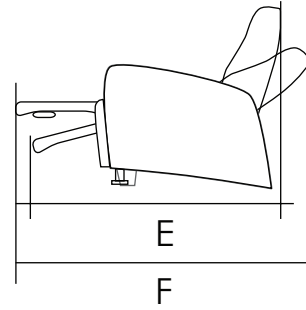

# LIVE LOUNGE RELAX ENTERTAIN

MULTIMEDIA  
by christopher vlaun

no scale - all dimensions are shown in inches

dimensions may vary slightly

RECLINER	A	B	C	D	E	F	G	H
Artesian	38"	39"	20"	29"	55"	63"	3"	22"
Mirage	37"	38"	20"	30"	57"	62"	4"	22"
Oasis	38"	39"	20"	29"	55"	63"	3"	22"
Repose	31"	34"/35"	18"	36"	54"/60"	71"	6"	24"