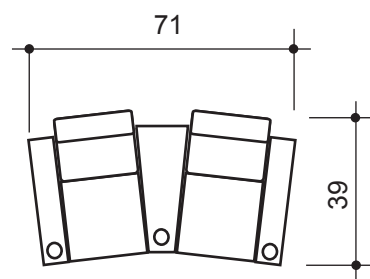

lounger detail

NOTE:
Space saver require only 3" to 4"
placement from wall for full recline

seating configuration

dimensions may vary slightly