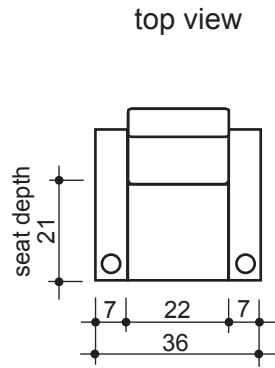

lounger detail

NOTE:
Space saver require only 3" to 4"
placement from wall for full recline

seating configuration

dimensions may vary slightly