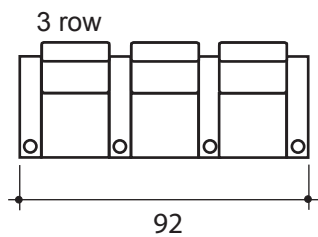

lounger detail

NOTE:
Space saver require only 3" to 4"
placement from wall for full recline

seating configuration

dimensions may vary slightly