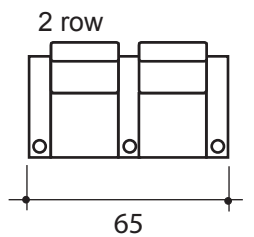

lounger detail

NOTE:
Space saver require only 3" to 4"
placement from wall for full recline

seating configuration

dimensions may vary slightly