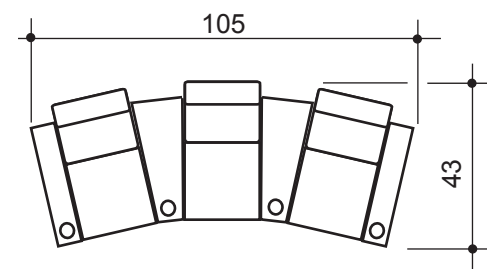

lounger detail

NOTE:
Space saver require only 3" to 4"
placement from wall for full recline

seating configuration

dimensions may vary slightly