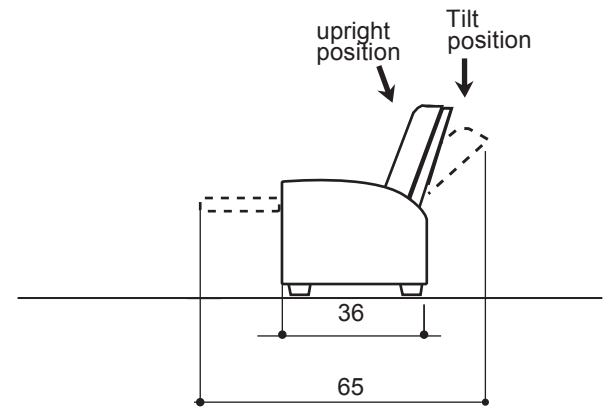

lounger detail

NOTE:
Space saver require only 3" to 4"
placement from wall for full recline

seating configuration

dimensions may vary slightly