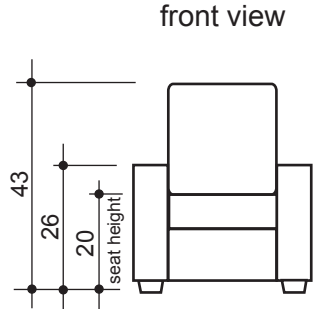

lounger detail

NOTE:
Space saver require only 3" to 4"
placement from wall for full recline

seating configuration

dimensions may vary slightly