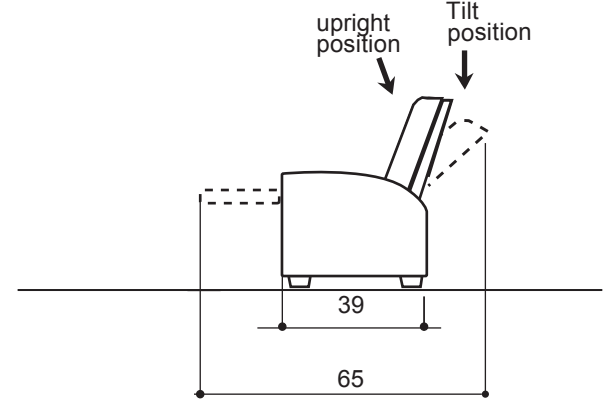

lounger detail

NOTE:
Space saver require only 3" to 4"
placement from wall for full recline

seating configuration

dimensions may vary slightly