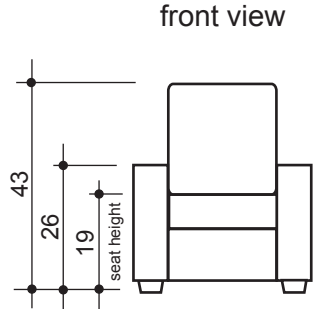

lounger detail

NOTE:
Space saver require only 3" to 4"
placement from wall for full recline

seating configuration

dimensions may vary slightly