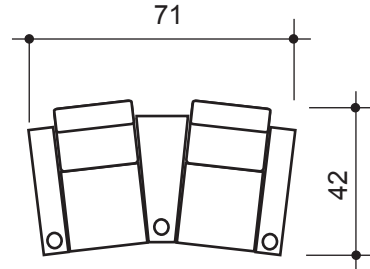

lounger detail

NOTE:
Space saver require only 3" to 4"
placement from wall for full recline

seating configuration

dimensions may vary slightly