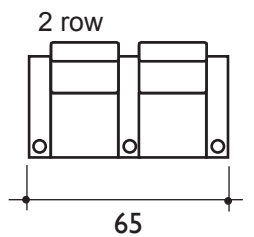

lounger detail

NOTE:  
Space saver require only 3" to 4"  
placement from wall for full recline

seating configuration

dimensions may vary slightly