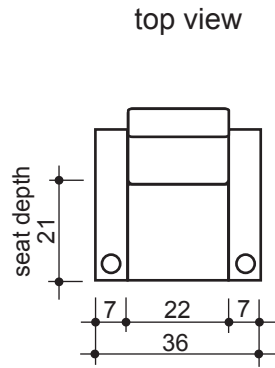

lounger detail

NOTE:  
Space saver require only 3" to 4"  
placement from wall for full recline

seating configuration

dimensions may vary slightly