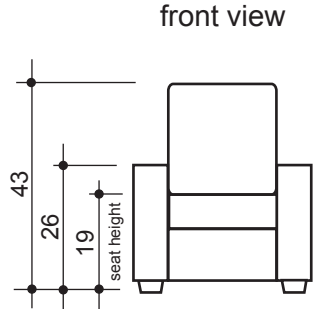

lounger detail

NOTE:  
Space saver require only 3" to 4"  
placement from wall for full recline

seating configuration

dimensions may vary slightly