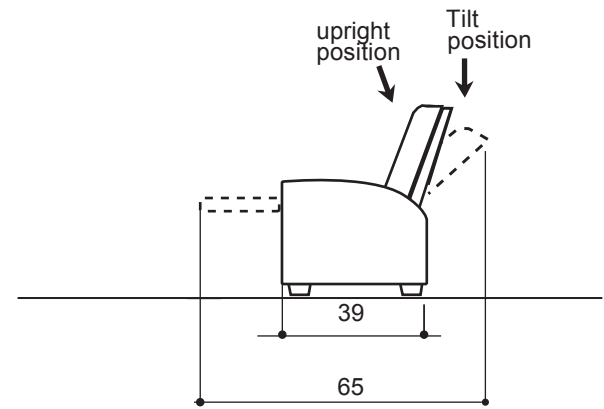

lounger detail

NOTE:  
Space saver require only 3" to 4"  
placement from wall for full recline

seating configuration

dimensions may vary slightly