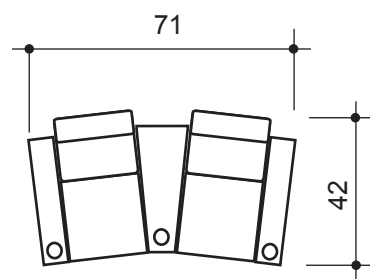

lounger detail

NOTE:  
Space saver require only 3" to 4"  
placement from wall for full recline

seating configuration

dimensions may vary slightly