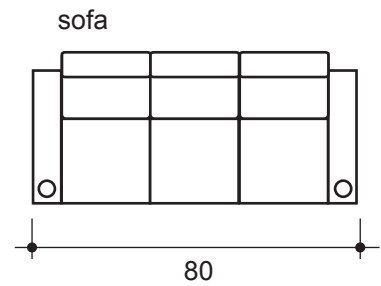

lounger detail

NOTE:  
Space saver require only 3" to 4"  
placement from wall for full recline

seating configuration

dimensions may vary slightly