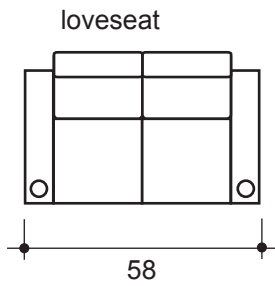

lounger detail

NOTE:  
Space saver require only 3" to 4"  
placement from wall for full recline

seating configuration

dimensions may vary slightly