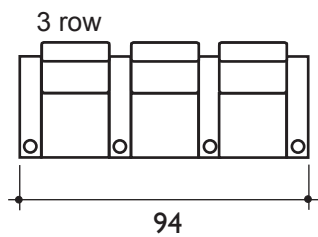

lounger detail

NOTE:  
Space saver require only 3" to 4"  
placement from wall for full recline

seating configuration

dimensions may vary slightly