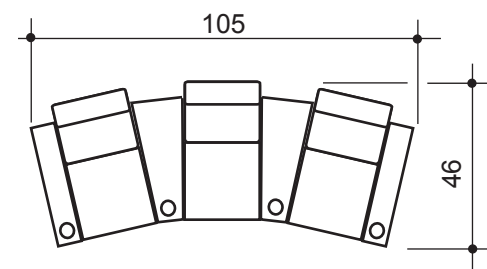

lounger detail

NOTE:  
Space saver require only 3" to 4"  
placement from wall for full recline

seating configuration

dimensions may vary slightly