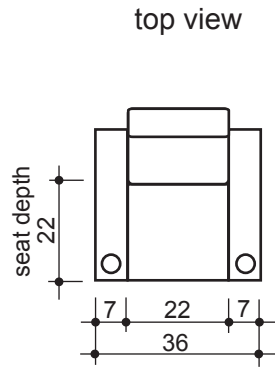

lounger detail

NOTE:
Space saver require only 3" to 4"
placement from wall for full recline

seating configuration

dimensions may vary slightly