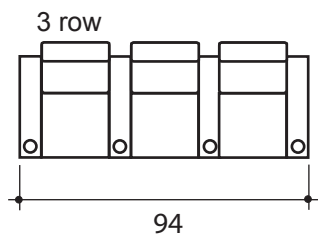

lounger detail

NOTE:
Space saver require only 3" to 4"
placement from wall for full recline

seating configuration

dimensions may vary slightly