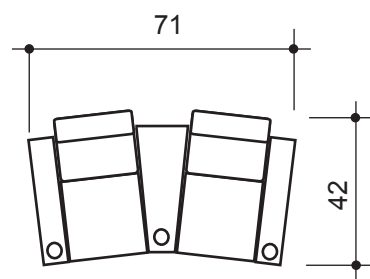

lounger detail

NOTE:
Space saver require only 3" to 4"
placement from wall for full recline

seating configuration

dimensions may vary slightly