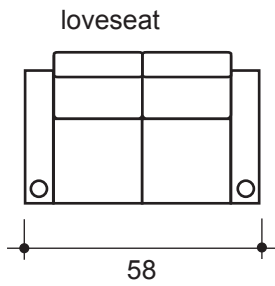

lounger detail

NOTE:
Space saver require only 3" to 4"
placement from wall for full recline

seating configuration

dimensions may vary slightly