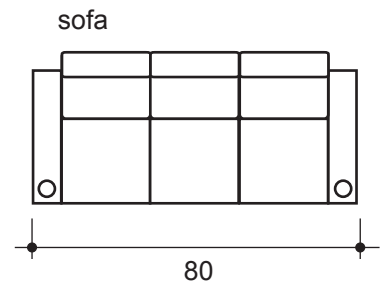

lounger detail

NOTE:
Space saver require only 3" to 4"
placement from wall for full recline

seating configuration

dimensions may vary slightly