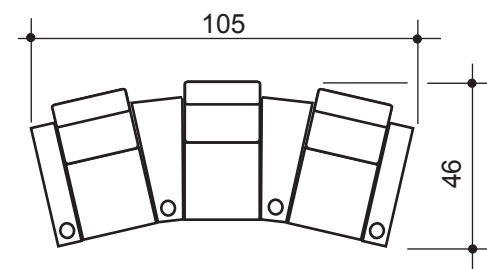

lounger detail

NOTE:
Space saver require only 3" to 4"
placement from wall for full recline

seating configuration

dimensions may vary slightly