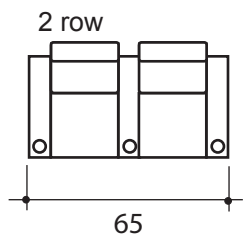

lounger detail

NOTE:
Space saver require only 3" to 4"
placement from wall for full recline

seating configuration

dimensions may vary slightly