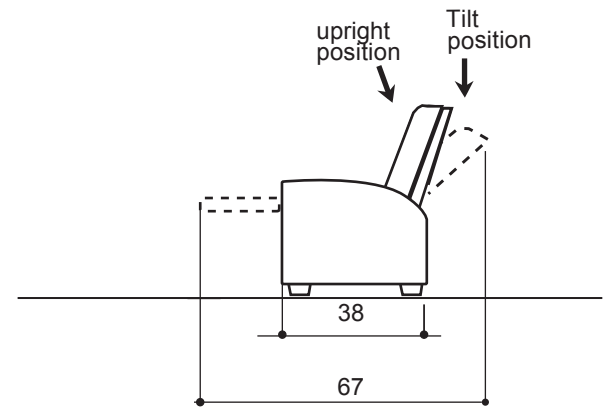

lounger detail

NOTE:
Space saver require only 3" to 4"
placement from wall for full recline

seating configuration

dimensions may vary slightly