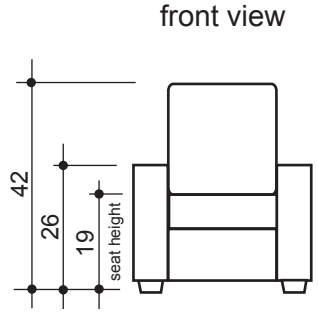

lounger detail

NOTE:
Space saver require only 3" to 4"
placement from wall for full recline

seating configuration

dimensions may vary slightly