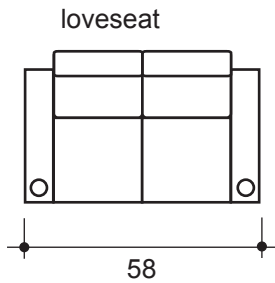

lounger detail

NOTE:  
Space saver require only 3" to 4"  
placement from wall for full recline

seating configuration

dimensions may vary slightly