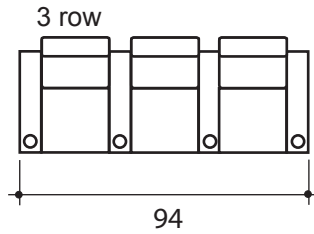

lounger detail

NOTE:  
Space saver require only 3" to 4"  
placement from wall for full recline

seating configuration

dimensions may vary slightly