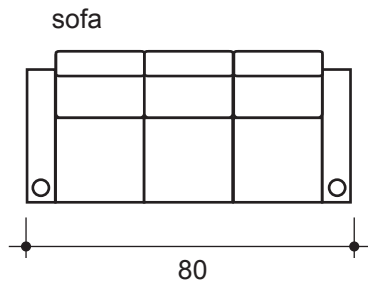

lounger detail

NOTE:  
Space saver require only 3" to 4"  
placement from wall for full recline

seating configuration

dimensions may vary slightly