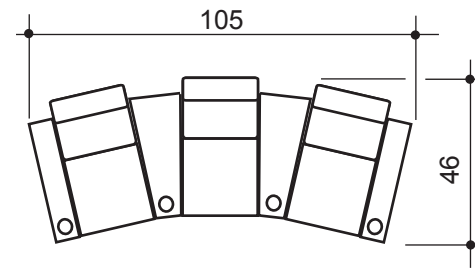

lounger detail

NOTE:  
Space saver require only 3" to 4"  
placement from wall for full recline

seating configuration

dimensions may vary slightly