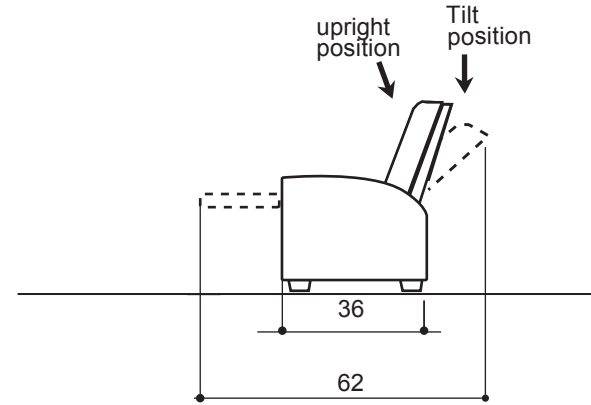

lounger detail

NOTE:  
Space saver require only 3" to 4"  
placement from wall for full recline

seating configuration

dimensions may vary slightly