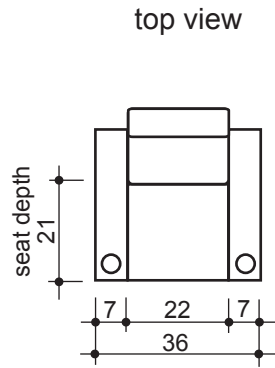

lounger detail

NOTE:  
Space saver require only 3" to 4"  
placement from wall for full recline

seating configuration

dimensions may vary slightly