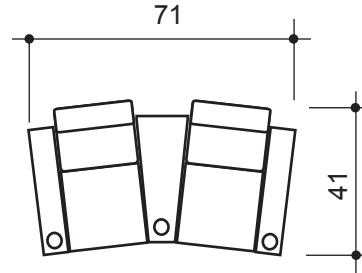

lounger detail

NOTE:  
Space saver require only 3" to 4"  
placement from wall for full recline

seating configuration

dimensions may vary slightly