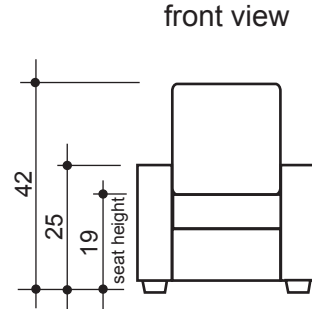

lounger detail

NOTE:  
Space saver require only 3" to 4"  
placement from wall for full recline

seating configuration

dimensions may vary slightly