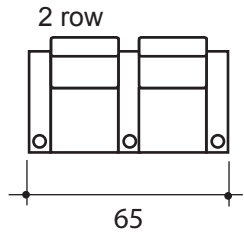

lounger detail

NOTE:  
Space saver require only 3" to 4"  
placement from wall for full recline

seating configuration

dimensions may vary slightly