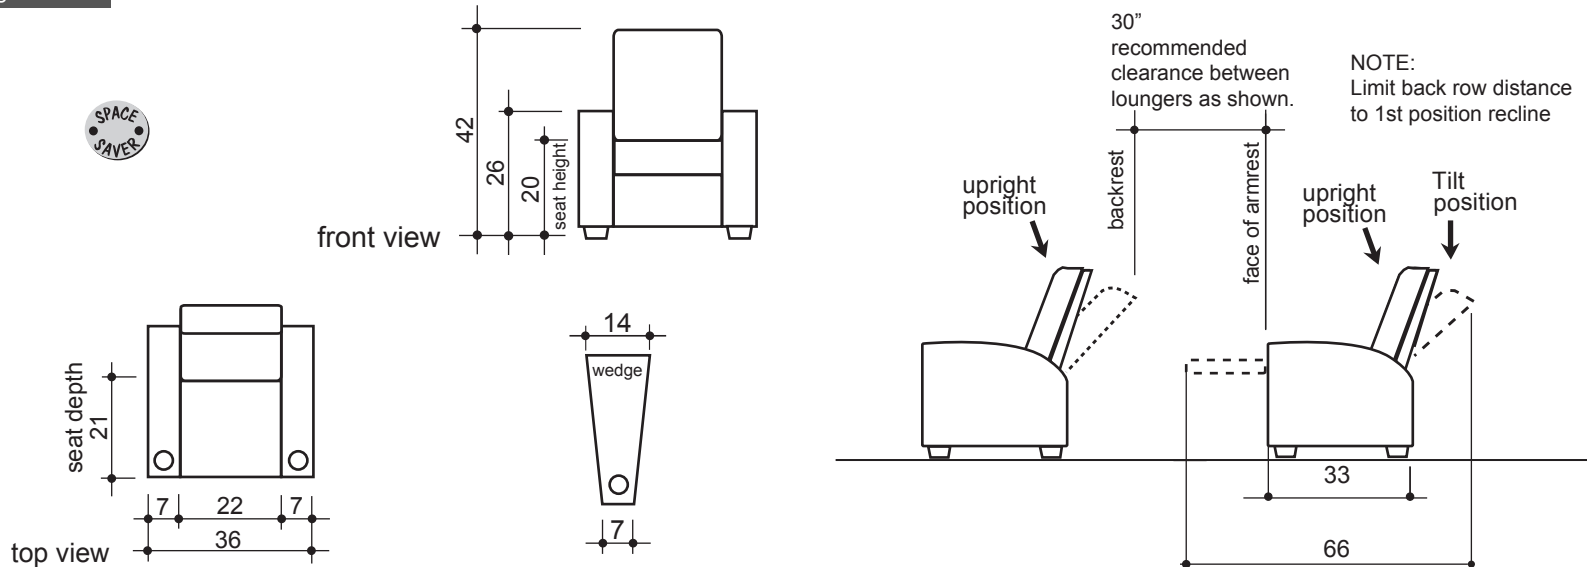

lounger detail

seating configuration