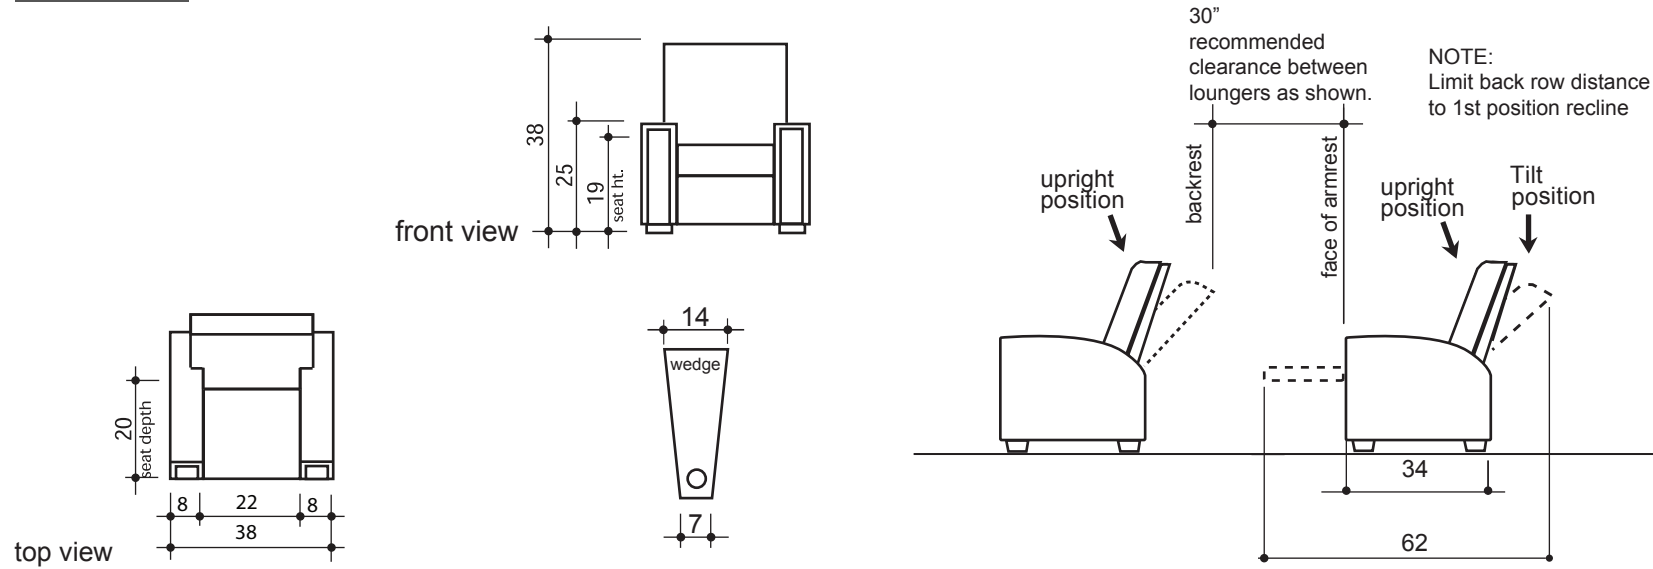

lounger detail

seating configuration