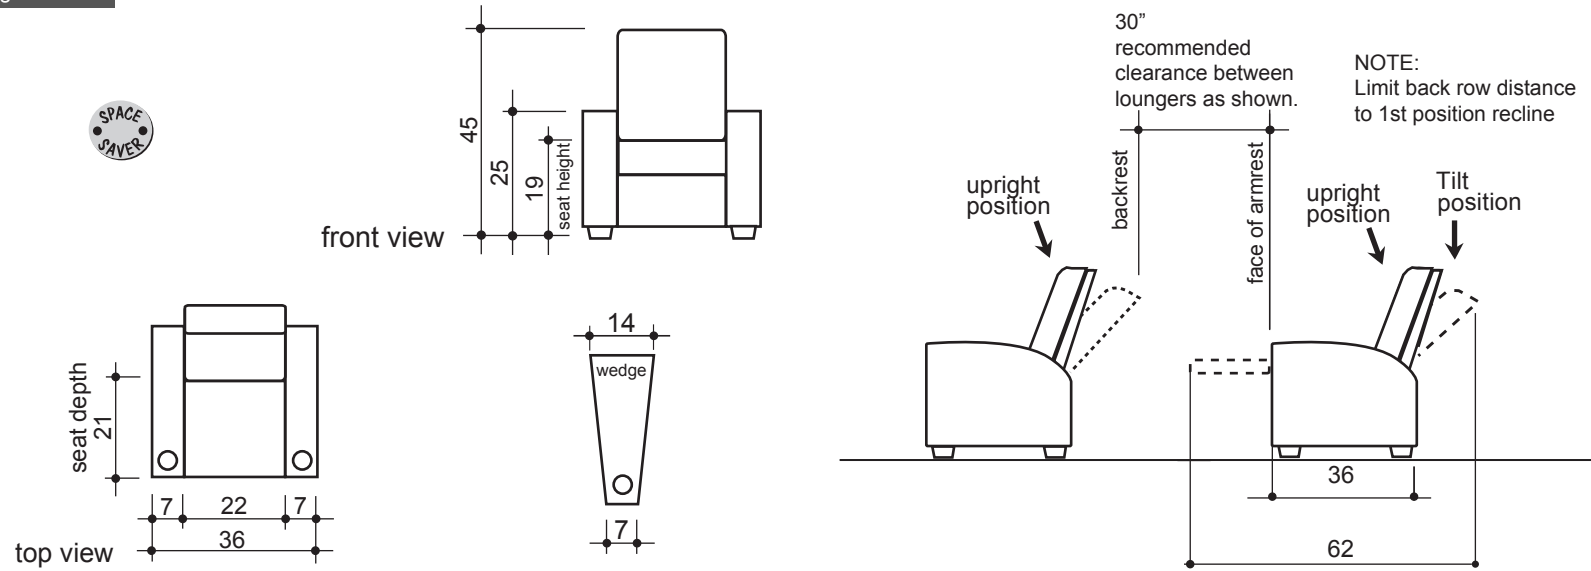

lounger detail

seating configuration